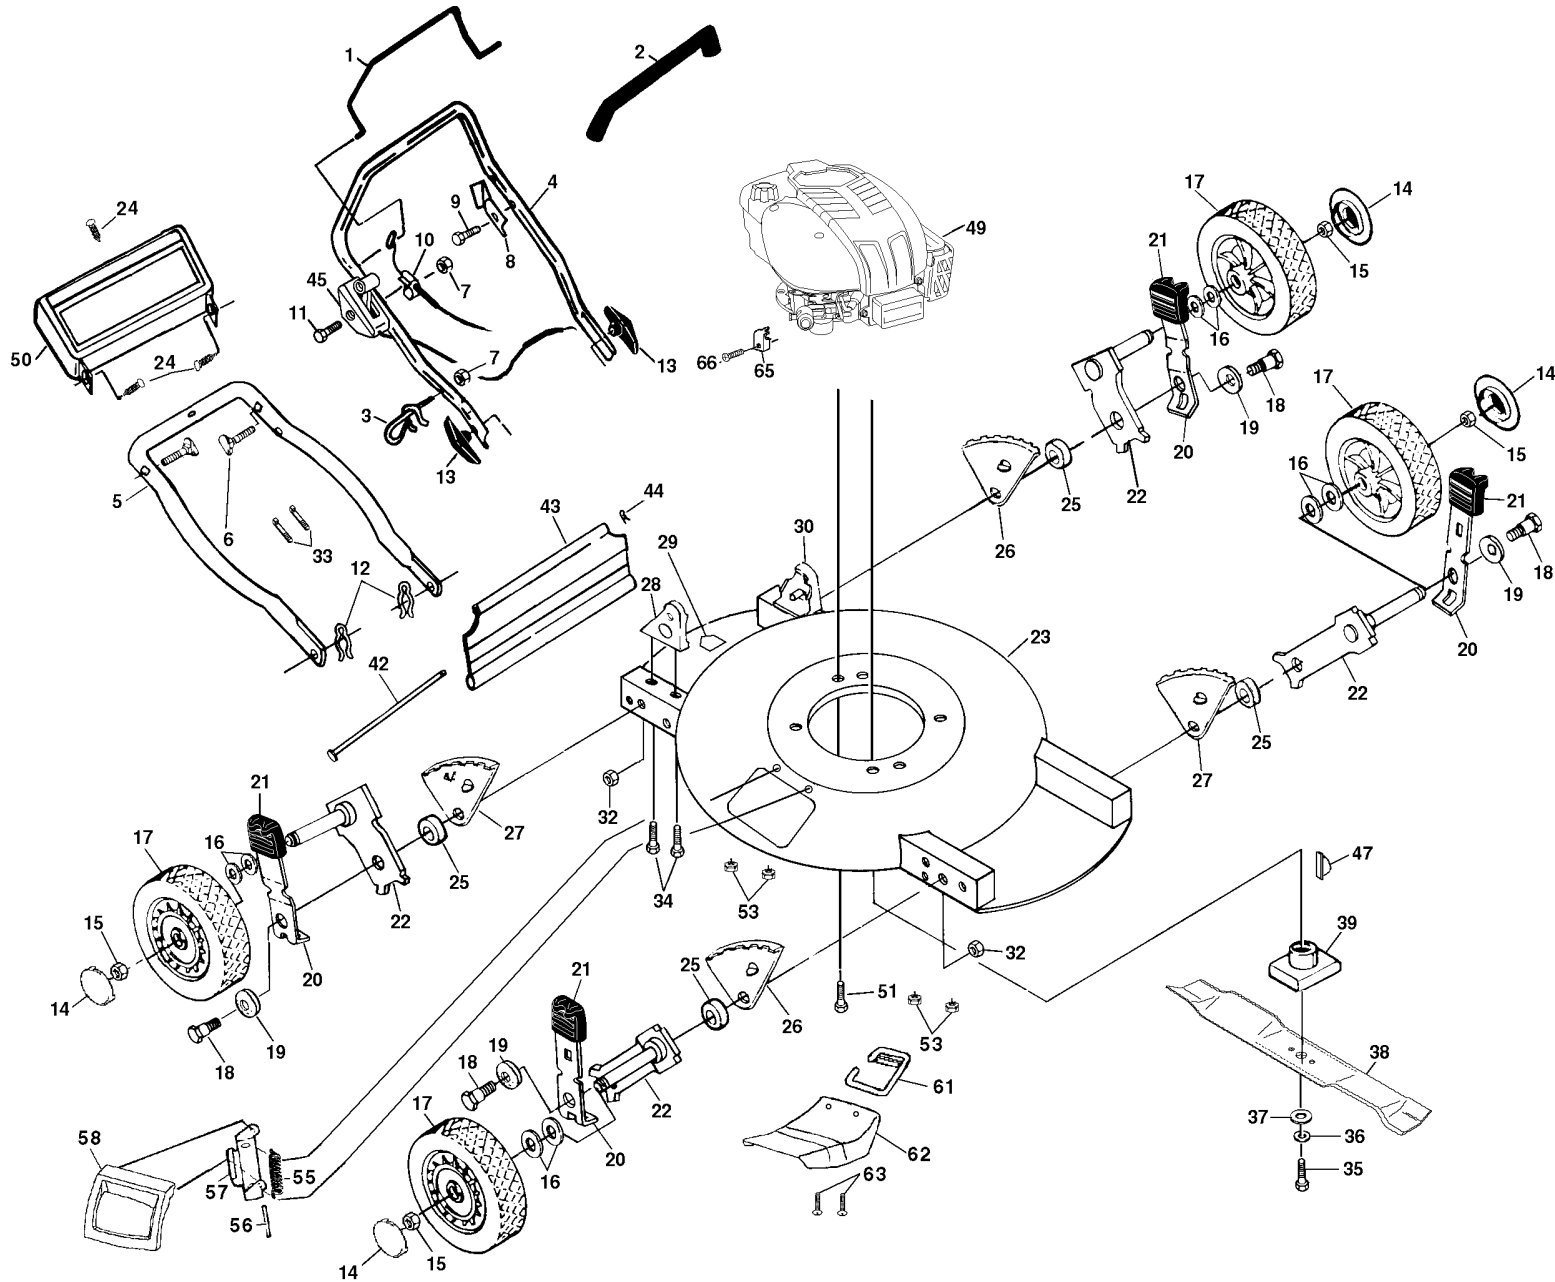

REPAIR PARTS

ROTARY LAWN MOWER -- MODEL NO. 510md (954140052B)

REPAIR PARTS

ROTARY LAWN MOWER - - MODEL NO. 510md (954140052B)

15

| KEY NO. | PART NO. | DESCRIPTION | KEY NO. | PART NO. | DESCRIPTION |
|---------|-----------|--|---------|-----------|--|
| 1 | 532850735 | Control Bar | 29 | 532107339 | Danger Decal |
| 2 | 532164265 | Handle Grip | 30 | 532153027 | Handle Bracket Assembly (Left) |
| 3 | 532132001 | Rope Guide | 32 | 532751592 | Locknut 3/8-16 |
| 4 | 532166267 | Upper Handle | 33 | 532066426 | Wire Ties |
| 5 | 532157082 | Lower Handle | 34 | 532149741 | Thread Cutting Screw 5/16-18 x 3/4 |
| 6 | 532131959 | Handle Bolt 5/16-18 x 1-3/4 | 35 | 532851084 | Hex Head Screw 3/8-24 x 1-3/8 |
| 7 | 532063601 | Locknut 1/4-20 | 36 | 532850263 | Helical Lockwasher 3/8 |
| 8 | 532125162 | Up-Stop Bracket | 37 | 532851074 | Hardened Washer |
| 9 | 532750097 | Hex Washer Head Screw #10-24 x 1/2 | 38 | 532145106 | 20" Blade |
| 10 | 532700892 | Engine Zone Control Cable | 39 | 532851514 | Blade Adapter |
| 11 | 532144929 | Hex Washer Head Screw 1/4-20 x 2.12 | 42 | 532150984 | Deflector Rod |
| 12 | 532051793 | Hairpin Cotter | 43 | 532150985 | Rear Deflector |
| 13 | 532136376 | Handle Knob | 44 | 532700279 | Retainer Clip |
| 14 | 532008508 | Hubcap | 45 | 532700644 | Throttle Control |
| 15 | 532083923 | Hex Locknut 3/8-16 | 49 | ----- | * Engine - Briggs Model No. 121602 |
| 16 | 532057143 | Washer | 50 | 532157070 | Trim Plate |
| 17 | 532800372 | Wheel & Tire Assembly | 51 | 532150406 | Hex Head Screw, Self Tap. 3/8 - 16 x 1.1 |
| 18 | 532142748 | Shoulder Bolt | 53 | 532063601 | Locknut |
| 19 | 532062335 | Belleville Washer | 55 | 532152124 | Torsion Spring |
| 20 | 532125066 | Selector Spring | 56 | 532147286 | Hinge Rod |
| 21 | 532701037 | Selector Knob | 57 | 532087593 | Housing Assembly Bracket |
| 22 | 532151254 | Axle Arm Assembly | 58 | 532154829 | Mulcher Door |
| 23 | 532141934 | Lawn Mower Housing (Includes Key No. 29) | 61 | 532751399 | Chute Mounting Bracket |
| 24 | 532701477 | Push-in Fastener | 62 | 532752118 | Mulcher Deflector |
| 25 | 532146630 | Spacer | 63 | 874180410 | Truss Head Screw |
| 26 | 532800370 | Wheel Adjusting Bracket (R.F./L.R.) | 65 | 532213146 | Cable Clamp |
| 27 | 532800368 | Wheel Adjusting Bracket (L.F./R.R.) | 66 | 532083816 | Screw |
| 28 | 532153026 | Handle Bracket Assembly (Right) | -- | 532166273 | Owner's Manual (English/French) |
| | | | -- | 532162300 | Warning Decal |